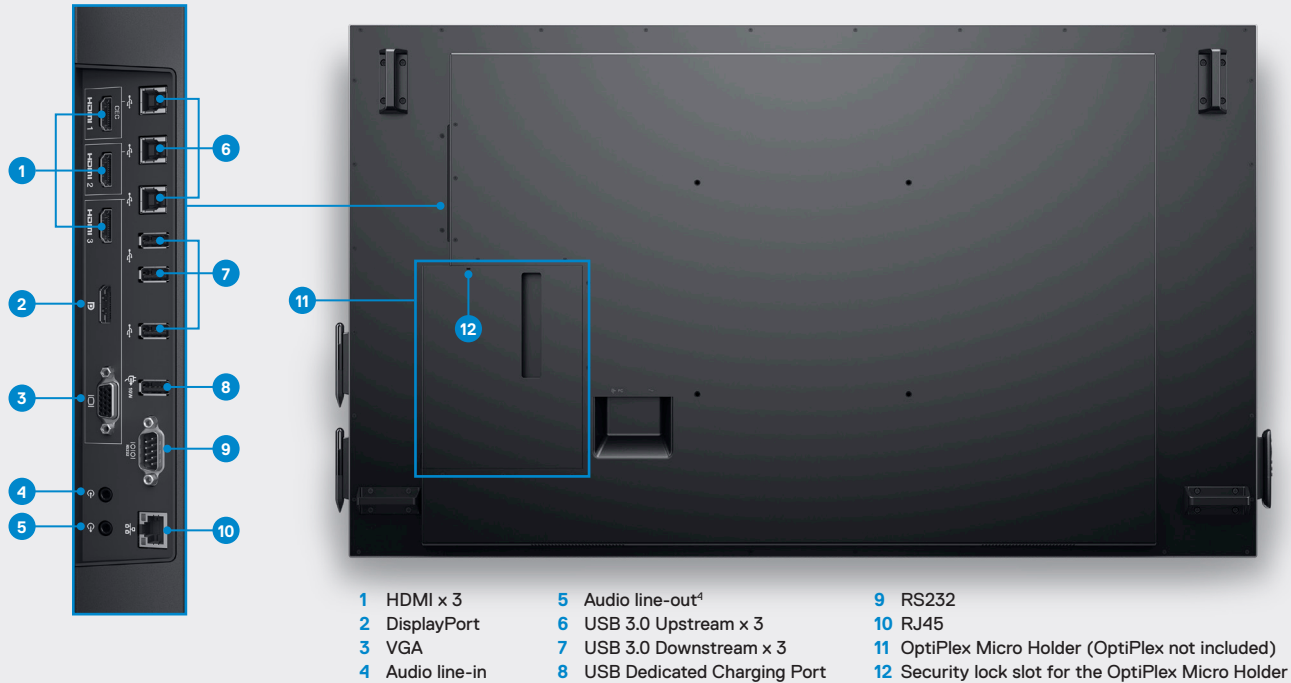

Connectivity and Accessories

DELL 75 4K INTERACTIVE TOUCH MONITOR | C7520QT

RECOMMENDED ACCESSORIES