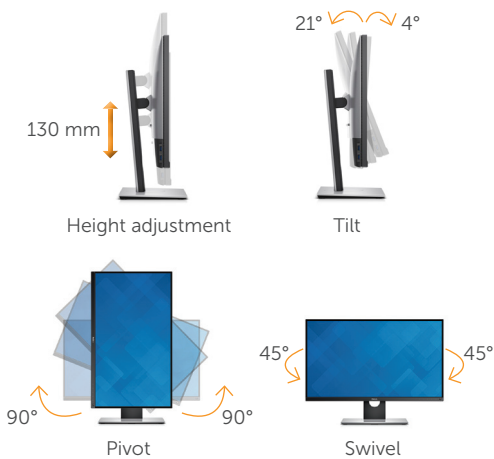

Easily adjust the panel to your preferred viewing position.