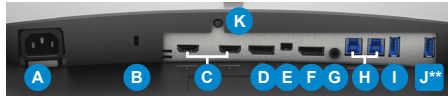

For more information visit
www.dell.com/monitors

Thank you
for making
Dell Monitors

#1
worldwide*

Adjust the U3417W to fit your preferred viewing position:

Connectivity

- | | |
|------------------------------|---------------------------------|
| A AC power connector | G Audio line-out |
| B Security lock slot | H USB upstream |
| C HDMI | I USB downstream |
| D DisplayPort in | J USB downstream BC1.2** |
| E Mini DisplayPort in | K Stand lock |
| F DisplayPort out | |

Design features

Stand	Tilt (Typical: 5° forward or 21° backward), swivel and height adjustable (115 mm built-in cable management)
Security	Security lock slot (security lock not included)
VESA mounting support (wall mount sold separately)	100 mm x 100 mm