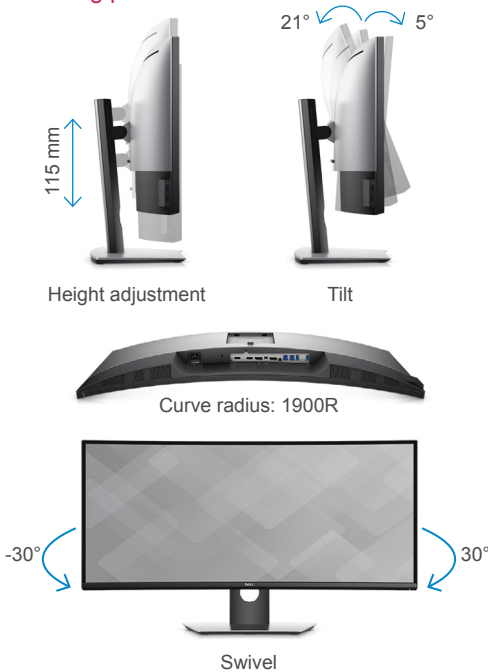

For more information visit
www.dell.com/monitors

Thank you
for making
Dell Monitors

#1
worldwide*

Adjust the U3417W to fit your preferred viewing position:

Connectivity

- | | |
|------------------------------|---------------------------------|
| A AC power connector | G Audio line-out |
| B Security lock slot | H USB upstream |
| C HDMI | I USB downstream |
| D DisplayPort in | J USB downstream BC1.2** |
| E Mini DisplayPort in | K Stand lock |
| F DisplayPort out | |

Dell UltraSharp 34 Curved Monitor | U3417W

Display	
Model number	U3417W
Viewable image size (diagonal)	86.72 cm (34.14 inches)
Active display area	
Horizontal	799.80 mm (31.49 inches)
Vertical	334.80 mm (13.18 inches)
Maximum resolution	3440 x 1440 @ 60 Hz
Curve radius	1900 R
Aspect ratio	21:9
Pixel pitch	0.233 mm x 0.233 mm
Brightness (typical)	300 cd/m ²
Color gamut (typical)	99% sRGB (deltaE <3)
Color depth	1.07 billion colors
Contrast ratio (typical)	1,000:1
Dynamic contrast ratio	5 million:1
Viewing angle (typical) (vertical/horizontal)	178°/178°
Response time (typical)	Fast mode: 5 ms (typical for FAST mode) Normal mode: 8 ms (typical for NORMAL mode)
Panel technology, surface	In-plane switching, anti-glare
Backlight	LED
Integrated speakers	2 x 9W
Bezel color	Black
Other	Picture-by-Picture, Picture-in-Picture

Design features

Stand	Tilt (Typical: 5° forward or 21° backward), swivel and height adjustable (115 mm built-in cable management)
Security	Security lock slot (security lock not included)
VESA mounting support (wall mount sold separately)	100 mm x 100 mm

Dimensions (with stand)

Height (compressed ~ extended)	417.0 mm (16.42 inches) ~ 532.0 mm (20.94 inches)
Width	813.6 mm (32.03 inches)
Depth	226.4 mm (8.91 inches)

Weight

Weight (panel only – no stand)	7.7 kg (16.97 lb)
Weight (with stand)	10.4 kg (22.92 lb)
Shipping weight	15.4 kg (33.94 lb)