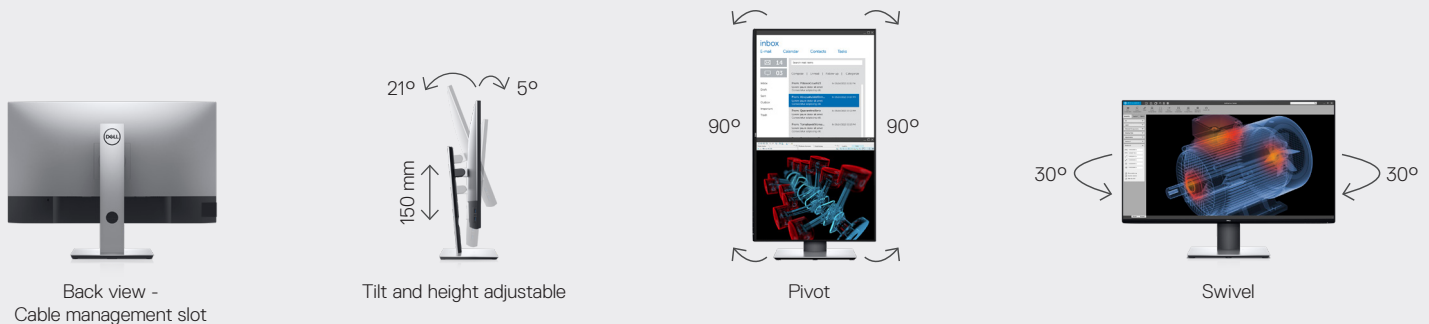

Adjustability and connectivity

DELL ULTRASHARP 32 4K USB-C MONITOR | U3219Q

Easily adjust the panel to your preferred viewing position.

Connectivity

- | | |
|----------------------|---|
| 1 AC Power Connector | 7 USB Upstream Port |
| 2 Stand Lock | 8.1 USB Downstream Port |
| 3 HDMI Port | 8.2 USB Downstream Port (with Power Charging) |
| 4 DisplayPort (In) | 9.1 USB Downstream Port |
| 5 USB-C Port | 9.2 USB Downstream Port (with Power Charging) |
| 6 Audio Line Out | |

RECOMMENDED ACCESSORIES

DELL SINGLE MONITOR ARM | MSA14

This articulating arm is designed to maximize your viewing comfort and improve your productivity with its height adjustability, tilt, swivel and pivot features. Attach it easily with a snap to the VESA mount.