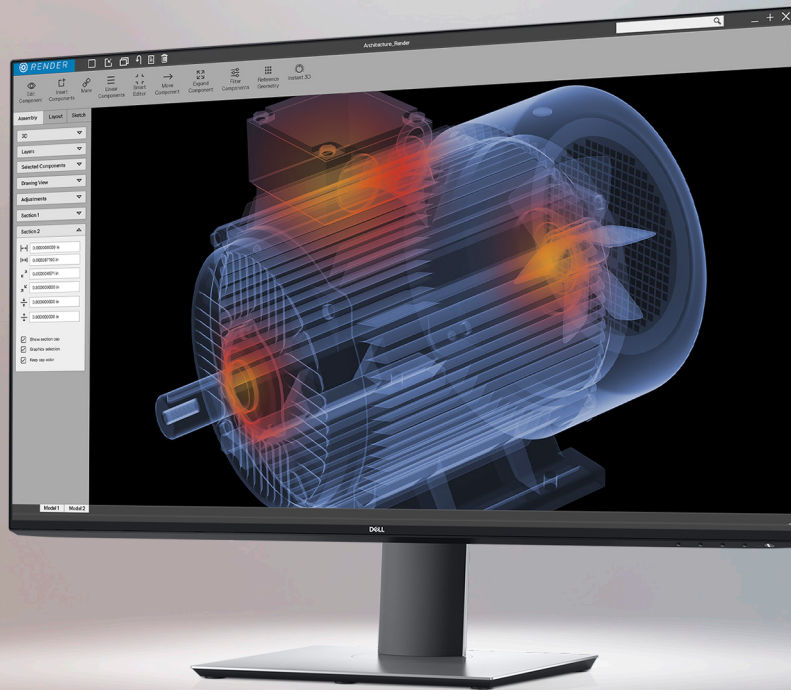

Brilliant color and clarity for your best work.

DELL ULTRASHARP 32 4K USB-C MONITOR | U3219Q

VESA CERTIFIED
DisplayHDR™ 400

AMAZING VISUALS

Experience incredible details and stunning color on the world's first 31.5" 4K Ultra HD monitor with VESA certified DisplayHDR™ 400.*

AMAZING VISUALS

See more: Capture every detail with 4K (3840x2160) resolution on a 31.5-inch screen. That's 4 times more details than Full HD, so you see more content on the screen.

Visually stunning: View HDR content as they were intended on the world's first 31.5" 4K Ultra HD monitor with VESA certified DisplayHDR™ 400* featuring HDR content playback support.

Impressive color and details: See realistic colors—from the brightest whites to the deepest darks—with a peak brightness of 400 nits, an impressive color depth of 1.07 billion colors and a high contrast ratio.