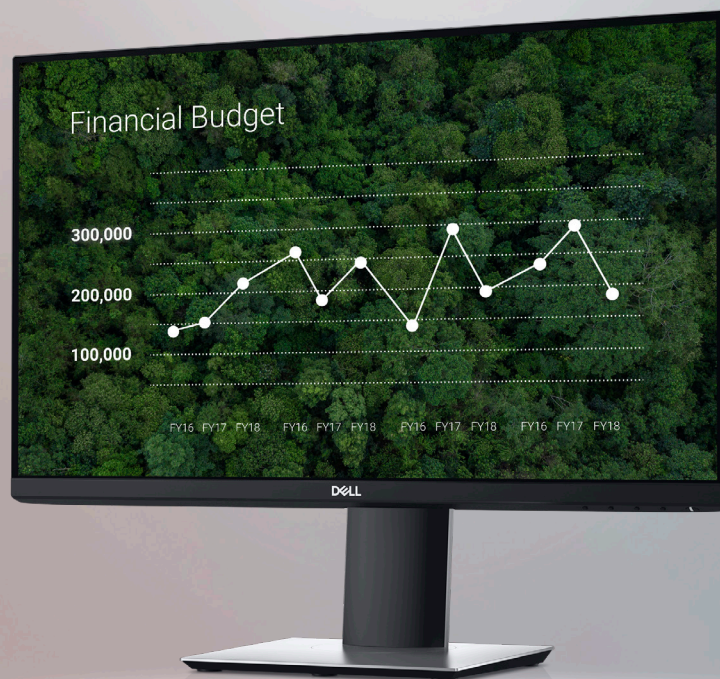

Transform how you work.

DELL 24 USB-C MONITOR | P2419HC

ULTIMATE CONNECTIVITY

Declutter your desk with a single USB-C cable solution that transmits power¹, data, video and audio.

OPTIMIZE YOUR WORKSPACE

Free up valuable desk space with this 23.8" FHD monitor featuring a smallest monitor base in it's class.²

MAXIMIZE PRODUCTIVITY

The 3-sided ultrathin bezel, fully adjustable stand, Easy Arrange feature and ComfortView help you stay productive.

TRUSTED RELIABILITY

Dell monitors — World's number 1 monitor brand.*

Maximize productivity

ULTIMATE CONNECTIVITY

All in one cable: Declutter your desk with the included USB-C cable, a single cable solution that transmits power, data, video and audio. The same cable charges your connected device with up to 65W¹ of power, safeguarded with Dell's built-in surge protection.

Consistent and rich colors: A wide viewing angle enabled by In-Plane Switching (IPS) technology lets you see vibrant colors—no matter where you sit.

MAXIMIZE PRODUCTIVITY

Expand your efficiency: The three-sided ultrathin bezel design allows a seamless view across multi-monitors. And, with a Dell dual monitor set up, you can increase your productivity by up to 21%.³