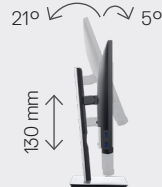

Dimensions (with stand)

Height (Compressed ~ Extended)	356.1 mm ~486.1 mm; 14.02" ~19.14"
Width	537.8 mm (21.27")
Depth	166.0 mm (6.54")

Weight

Weight (panel only - for VESA mount)	3.26 kg (7.19 lb)
Weight (with stand)	5.25 kg (11.57 lb)
Weight (with packaging)	7.10 kg (15.65 lb)

What's in the box?

Components

- Monitor with stand

Cables

- DisplayPort cable
- USB 3.0 upstream cable
- Power cable

Documentation

- Quick Setup Guide
- Safety and regulatory information

Adjustability and connectivity

DELL 24 MONITOR | P2419H

Easily adjust the panel to your preferred viewing position.

Back view -
Cable management slot

Tilt and height adjustable

Pivot

Swivel

Connectivity

- | | |
|-----------------------------|------------------------------------|
| A Power connector | E VGA connector |
| B HDMI port | F USB upstream port |
| C Stand lock feature | G USB downstream ports (x2) |
| D DisplayPort | H USB downstream ports (x2) |