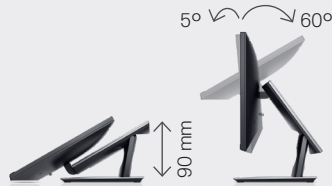

Adjustability and connectivity

DELL 24 TOUCH MONITOR | P2418HT

Easily adjust the panel to your preferred viewing position.

Back view -
Cable management slot

Extended tilt and height adjustable

Swivel

Connectivity