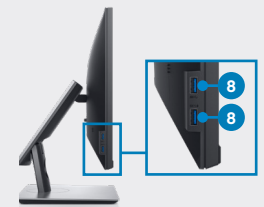

Adjustability and connectivity

DELL 24 TOUCH MONITOR | P2418HT

Easily adjust the panel to your preferred viewing position.

Connectivity

- 1 AC power
- 2 HDMI port
- 3 DisplayPort
- 4 VGA
- 5 Audio line-out
- 6 USB 3.0 upstream
- 7 USB 2.0 downstream (x2)
- 8 USB 3.0 downstream (x2)
- 9 Stand lock

RECOMMENDED ACCESSORIES

DELL 2.0 SPEAKER SYSTEM | AE215

Enjoy a high-quality sound experience with this speaker system that fits into almost any desktop set-up.

DELL WIRELESS KEYBOARD AND MOUSE | KM636

Elevated and spacious chiclet keys with muted typing sound. Pair up to 6 devices with Dell Universal Pairing.

* Dell monitors are #1 Worldwide for 6 consecutive years (2013 to 2018)! Source: IDC Worldwide Quarterly PC Monitor Tracker, Q4 2018.

1 Certified (ID0000051369 - Flicker Free / ID0000051370 - Low Blue Light Content).

2 ComfortView, a feature that reduces up to 60% of harmful blue light emissions, help optimize eye comfort over extended viewing periods.**

Disclaimer - **Available on select Dell E, P and U series monitors. Based on Dell internal analysis, August 2018. Actual blue light reduction will vary by model.

3 The Dell Premium Panel Exchange allows a free panel replacement during the Limited Hardware Warranty even if only one bright pixel is found. Source: <https://www.dell.com/learn/us/en/04/campaigns/dell-premium-panel-guarantee>

4 Advanced Exchange: Dell will send you a replacement monitor the next business day in most cases, if deemed necessary after phone/online diagnosis. Shipping times may vary by location and for monitors 55" and above. Fee charged for failure to return defective unit. See dell.com/servicecontracts/global.