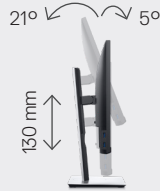

Tilt and height adjustable