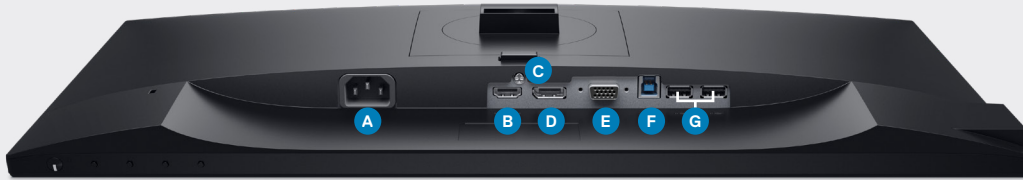

Connectivity

A Power connector	E VGA connector
B HDMI port	F USB upstream port
C Stand lock feature	G USB downstream ports (x2)
D DisplayPort	H USB downstream ports (x2)